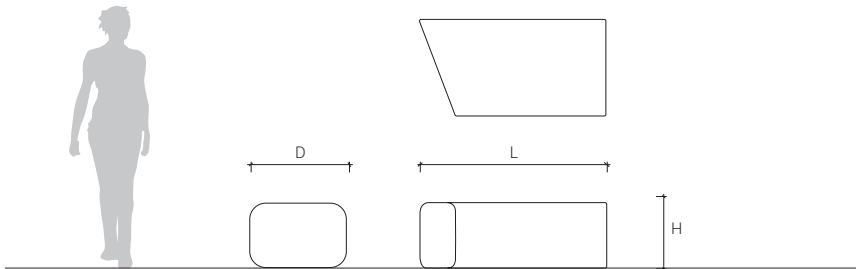

The Shift range plays with perceptions of density, gravity and transparency. Rotate, flip, align or offset the elements to create multiple configurations for intimate spaces or urban settings. Shift elements are available in textured stone, solid or perforated metal sheet, with armrest and divider options.

PRODUCT CODE	DESCRIPTION	L (mm)	D (mm)	H (mm)
SHF02-S1	Shift BENCH A	1160	600	400