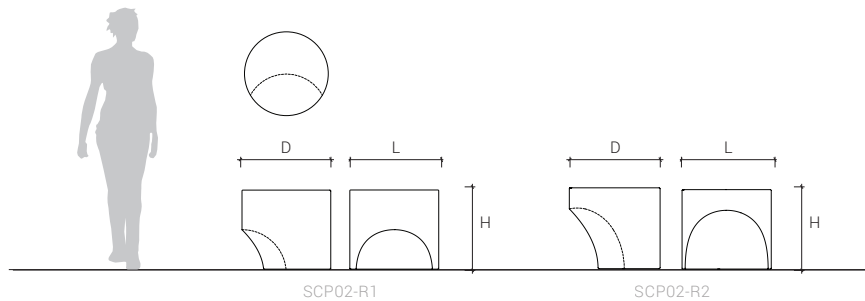

Scoop is a range of stool elements that can be used individually, as clusters, or to complement other furniture pieces. They are for sitting, climbing, perching, suggesting gathering zones, creating barriers, etc. A section of the form is then 'scooped' away to create a sense of balance and lightness, and a comfortable space to tuck your feet.

PRODUCT CODE	DESCRIPTION	L (mm)	D (mm)	H (mm)
SCP02-R1	Scoop ROUND shape, granite	500	500	450
SCP02-R2	Scoop ROUND shape, granite	500	500	450

MATERIALS

FRAME Granite

ADDITIONAL INFORMATION

WARRANTY See UAP Warranty Information