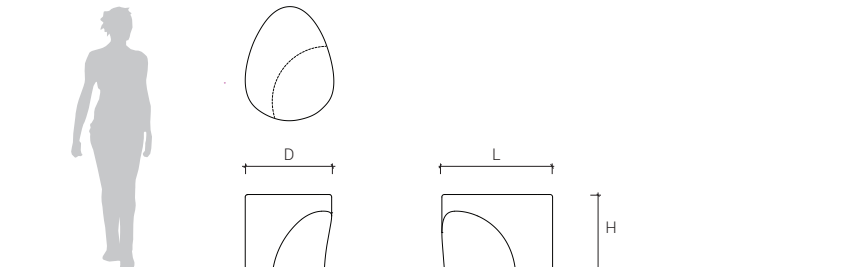

Scoop is a range of stool elements that can be used individually, as clusters, or to complement other furniture pieces. They are for sitting, climbing, perching, suggesting gathering zones, creating barriers, etc. A section of the form is then 'scooped' away to create a sense of balance and lightness, and a comfortable space to tuck your feet.

PRODUCT CODE	DESCRIPTION	L (mm)	D (mm)	H (mm)
SCP02-R3	Scoop EGG shape, granite	670	520	450

MATERIALS

FRAME Granite

ADDITIONAL INFORMATION

WARRANTY See UAP Warranty Information

MAINTENANCE See UAP Maintenance Information