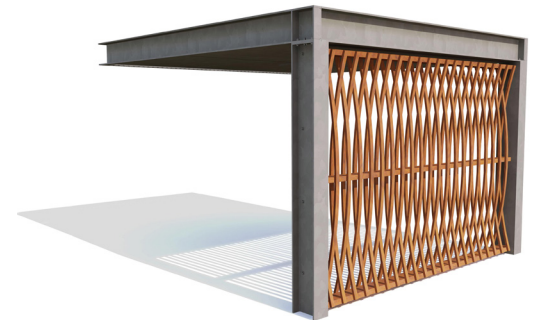

Kylie Bickle's Port range is inspired by the Port of Brisbane's iconic shipping industry. The range features strong lines and right angles, referencing the box-like lines of shipping containers. Port is fabricated in robust materials to withstand the most demanding environmental elements.

PRODUCT CODE	DESCRIPTION	L (mm)	D (mm)	H (mm)
PRT13-A	Port SHELTER	5165	4200	3110
PRT13-B	Port SHELTER C	4480	3760	2940

### MATERIALS

FRAME	Mild steel (galvanised) Mild steel (powder coated) Corten steel
SCREEN	Hardwood timber Extruded aluminium (clear anodised)
FIXINGS	12 x M24 cast in hold down bolts (460 mm long, 115 mm thread both ends) 12 x M24 spring washers, 36 x M24 washers, 60 x M24 nuts