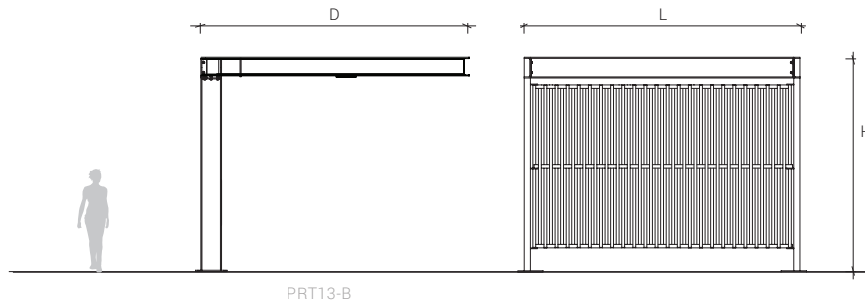

PRODUCT CODE	DESCRIPTION	L (mm)	D (mm)	H (mm)
PRT13-A	Port SHELTER	5165	4200	3110
PRT13-B	Port SHELTER C	4480	3760	2940

### MATERIALS

FRAME	Mild steel (galvanised) Mild steel (powder coated) Corten steel
SCREEN	Hardwood timber Extruded aluminium (clear anodised)
FIXINGS	12 x M24 cast in hold down bolts (460 mm long, 115 mm thread both ends) 12 x M24 spring washers, 36 x M24 washers, 60 x M24 nuts