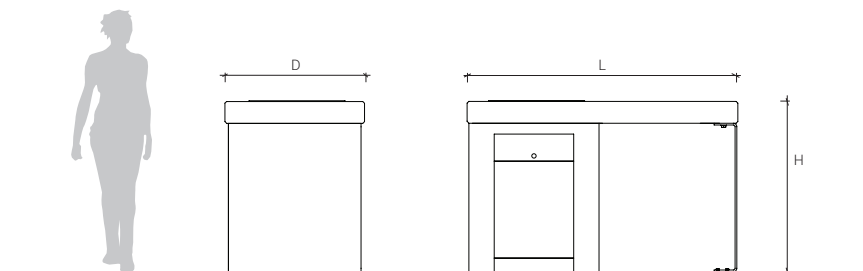

| PRODUCT CODE           | DESCRIPTION   | L (mm) | D (mm) | H (mm) |
|------------------------|---|--------|--------|--------|
| <b>PRT08-A-MS-T-C</b>  | Port BBQ, Single / mild steel powder coated frame / concrete bench        | 1560   | 800    | 975    |
| <b>PRT08-A-MS-T-SS</b> | Port BBQ, Single / mild steel powder coated frame / stainless steel bench | 1560   | 800    | 975    |
| <b>PRT08-B-MS-T-C</b>  | Port BBQ, Double / mild steel powder coated/ concrete bench               | 3120   | 800    | 975    |
| <b>PRT08-B-MS-T-SS</b> | Port BBQ, Double / mild steel powder coated/ stainless steel bench        | 3120   | 800    | 975    |