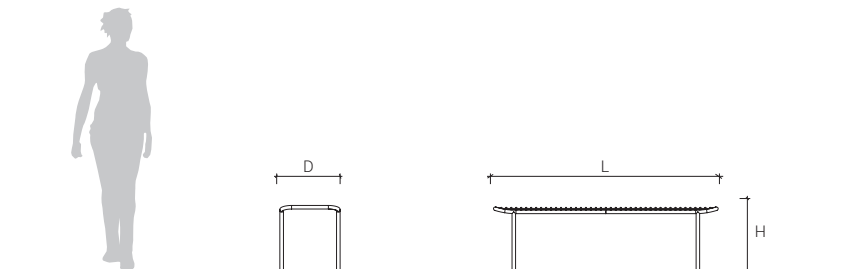

A park bench that looks to remove itself from the normal language of public furniture, Basket offers a form more common with domestic furniture. With simple lines traced out by stainless steel, Basket evokes a sense of lightness in a public space.

PRODUCT CODE	DESCRIPTION	L (mm)	D (mm)	H (mm)
BSK02-A-SS	Basket BENCH	1625	425	455