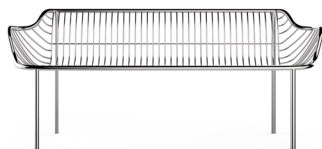

A park bench that looks to remove itself from the normal language of public furniture, Basket offers a form more common with domestic furniture. With simple lines traced out by stainless steel, Basket evokes a sense of lightness in a public space.

PRODUCT CODE	DESCRIPTION	L (mm)	D (mm)	H (mm)
BSK02-A-SS	Basket BENCH	1625	425	455

## MATERIALS

FRAME                      Stainless steel