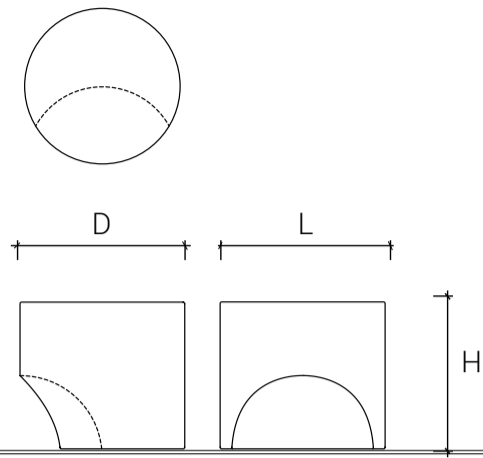

Scoop

Round

SUPPLY BY UAP