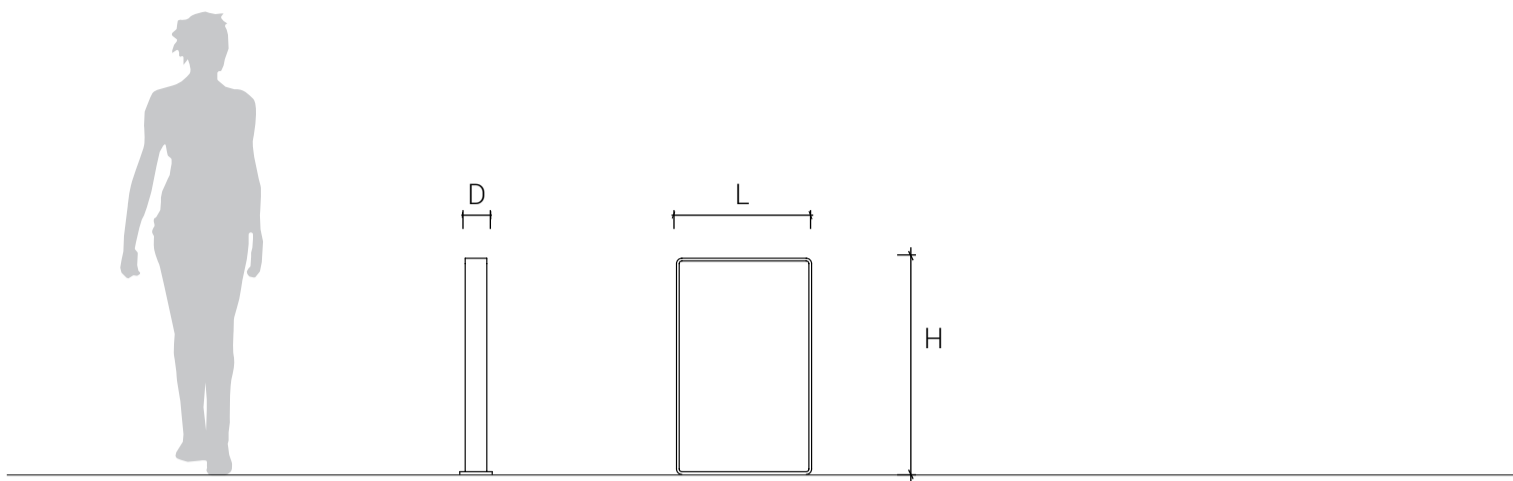

Port

Bike Rack

SUPPLY BY UAP

Kylie Bickle's Port range is inspired by the Port of Brisbane's iconic shipping industry. The range features strong lines and right angles, referencing the box-like lines of shipping containers. Port is fabricated in robust materials to withstand the most demanding environmental elements.

| Product Code | Description | L (mm) | D (mm) | H (mm) |
|--------------|--------------------------|--------|--------|--------|
| PRT09-A-MS-G | Mild steel galvanised | 500 | 120 | 800 |
| PRT09-A-MS-T | Mild steel powder coated | 500 | 120 | 800 |