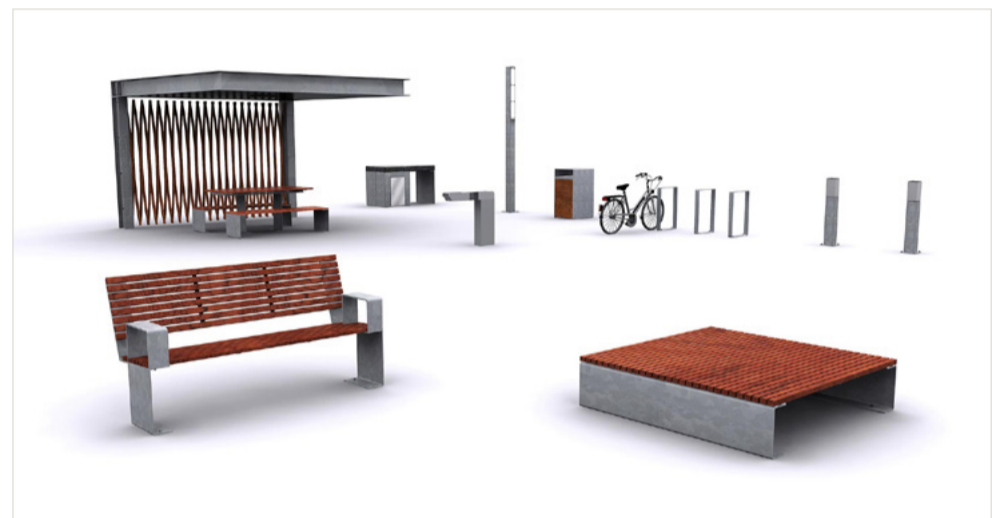

Port

Bike Rack

SUPPLY BY UAP

Kylie Bickle's Port range is inspired by the Port of Brisbane's iconic shipping industry. The range features strong lines and right angles, referencing the box-like lines of shipping containers. Port is fabricated in robust materials to withstand the most demanding environmental elements.

| Product Code | Description | L (mm) | D (mm) | H (mm) |
|--------------|--------------------------|--------|--------|--------|
| PRT09-A-MS-G | Mild steel galvanised | 500 | 120 | 800 |
| PRT09-A-MS-T | Mild steel powder coated | 500 | 120 | 800 |