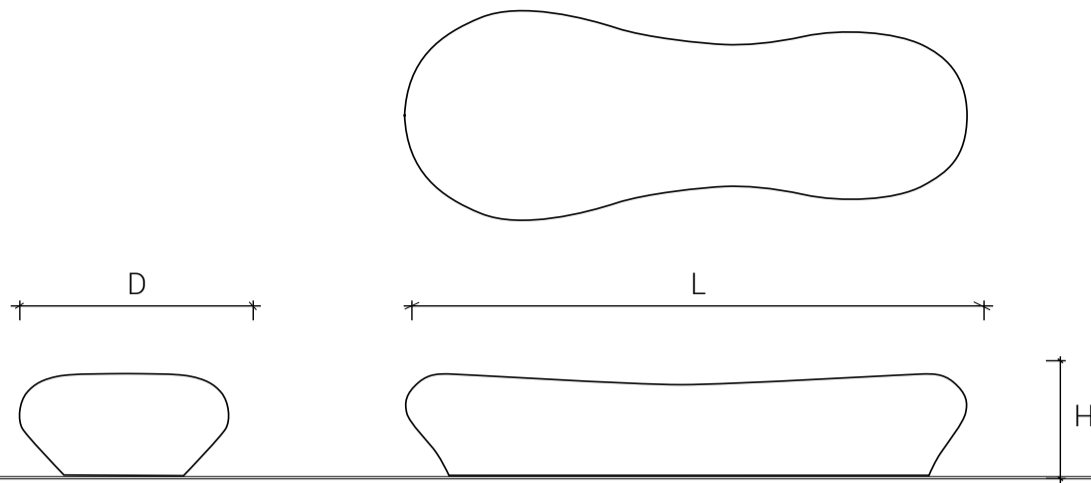

Phoenix

Bench A

SUPPLY BY UAP

The Phoenix range benches are hand-carved and work perfectly in both interior and exterior spaces. Featuring soft organic lines, the seating elements can be made with two different finishes – stone or laminated hardwood timber. The seats bring an energetic focus that fill any space with movement.

Product Code	Description	L (mm)	D (mm)	H (mm)
PH002-P2	Granite	2160	800	390

Materials

Frame	Granite
Granite Colours	Cashmere Nougat Russet Graphite Speckled Grey

Additional Information

Warranty	See UAP Warranty Information
Maintenance	See UAP Maintenance Information