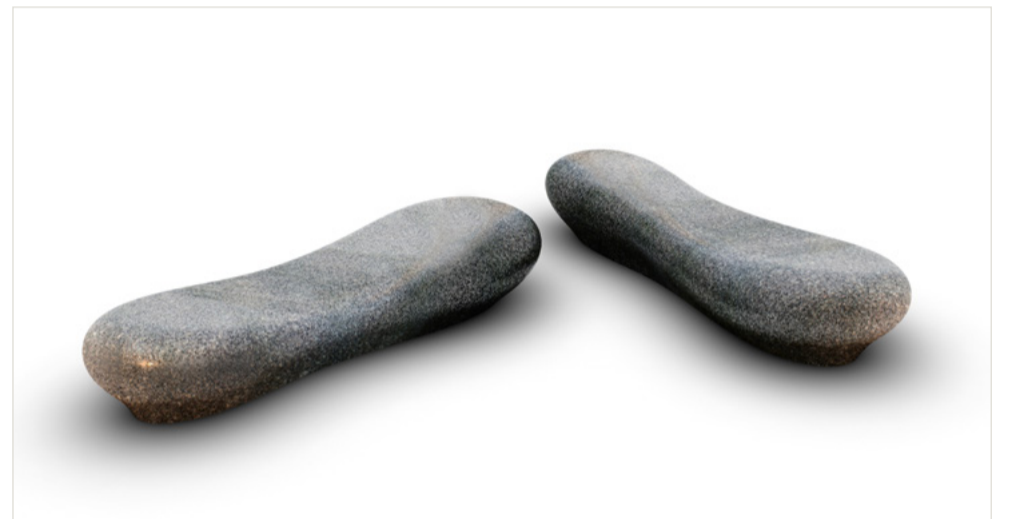

Phoenix

Bench A

SUPPLY BY UAP

The Phoenix range benches are hand-carved and work perfectly in both interior and exterior spaces. Featuring soft organic lines, the seating elements can be made with two different finishes – stone or laminated hardwood timber. The seats bring an energetic focus that fill any space with movement.

Product Code	Description	L (mm)	D (mm)	H (mm)
PH002-P2	Granite	2160	800	390

Materials

Frame	Granite
Granite Colours	Cashmere Nougat Russet Graphite Speckled Grey

Additional Information

Warranty	See UAP Warranty Information
Maintenance	See UAP Maintenance Information