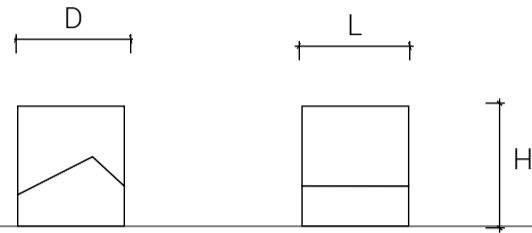

Grafted Block

SUPPLY BY UAP

Grafted is inspired by the idea and methods of grafting or joining one thing to another. The range uses a material suite of stone, timber and brass. Different materials, or different versions of the same material, are grafted together with a nod to horticultural practices, traditional carpentry and joinery.

Product Code	Description	L (mm)	D (mm)	H (mm)
GRF01-A	Granite two tone	400	400	450