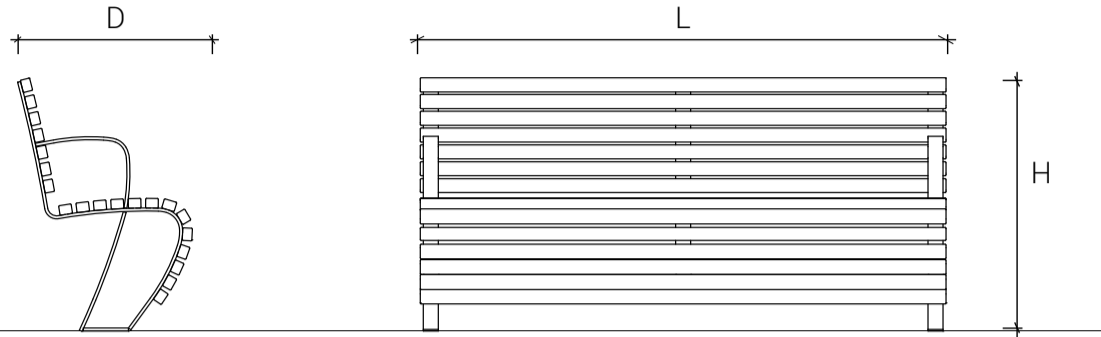

Environ

Seat

SUPPLY BY UAP

Kylie Bickle's Environ range incorporates gentle curves to mimic contours found in nature. Environ is characterised by rounded forms and features a selection of playful 'urban boulders' which serve to integrate the furniture with the surrounding landscape. These boulders also double as sculptural forms which can be climbed over or used as seating.

Product Code	Description	L (mm)	D (mm)	H (mm)
ENV01-A-MS-G-HW	With back and arms / mild steel galvanised frame / hardwood timber slats	1750	608	830
ENV01-A-MS-T-HW	With back and arms / mild steel powder coated frame / hardwood timber slats	1750	608	830