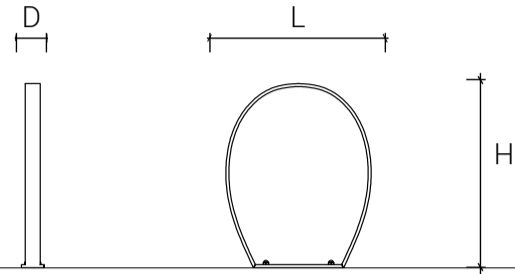

Environ

Bike Rack

SUPPLY BY UAP

Kylie Bickle's Environ range incorporates gentle curves to mimic contours found in nature. Environ is characterised by rounded forms and features a selection of playful 'urban boulders' which serve to integrate the furniture with the surrounding landscape. These boulders also double as sculptural forms which can be climbed over or used as seating.

Product Code	Description	L (mm)	D (mm)	H (mm)
ENV09-A-MS-G	Mild steel galvanised frame	480	80	610
ENV09-A-MS-T	Mild steel powder coated frame	480	80	610